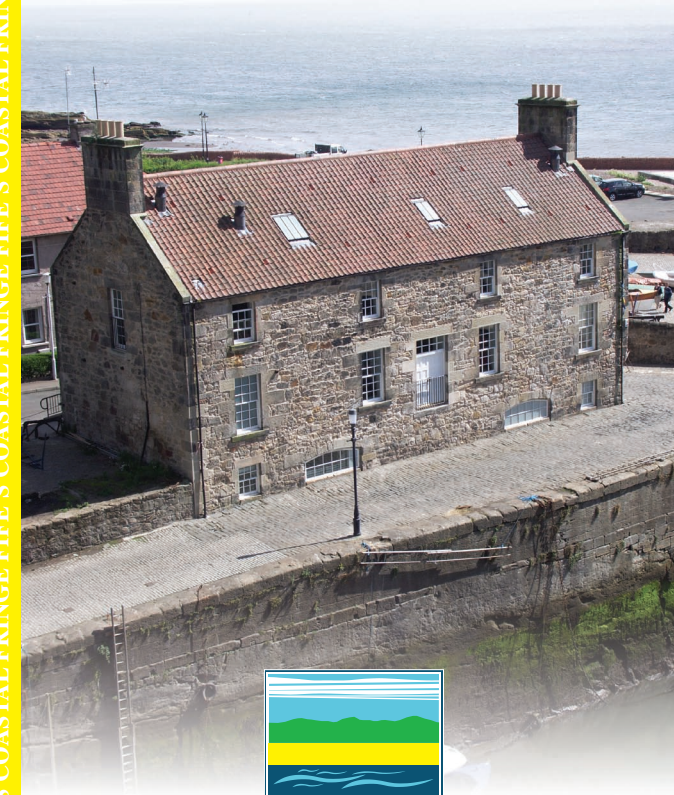

Coastal Centre and Bistro

FIFE'S COASTAL FRINGE FIFE'S COASTAL FRINGE FIFE'S COASTAL FRINGE FIFE'S COASTAL FRINGE FIFE'S COASTAL FRINGE

FIFE'S COASTAL FRINGE FIFE'S COASTAL FRINGE FIFE'S COASTAL FRINGE FIFE'S COASTAL FRINGE FIFE'S COASTAL FRINGE

FIFE'S COASTAL FRINGE FIFE'S COASTAL FRINGE FIFE'S COASTAL FRINGE FIFE'S COASTAL FRINGE FIFE'S COASTAL FRINGE