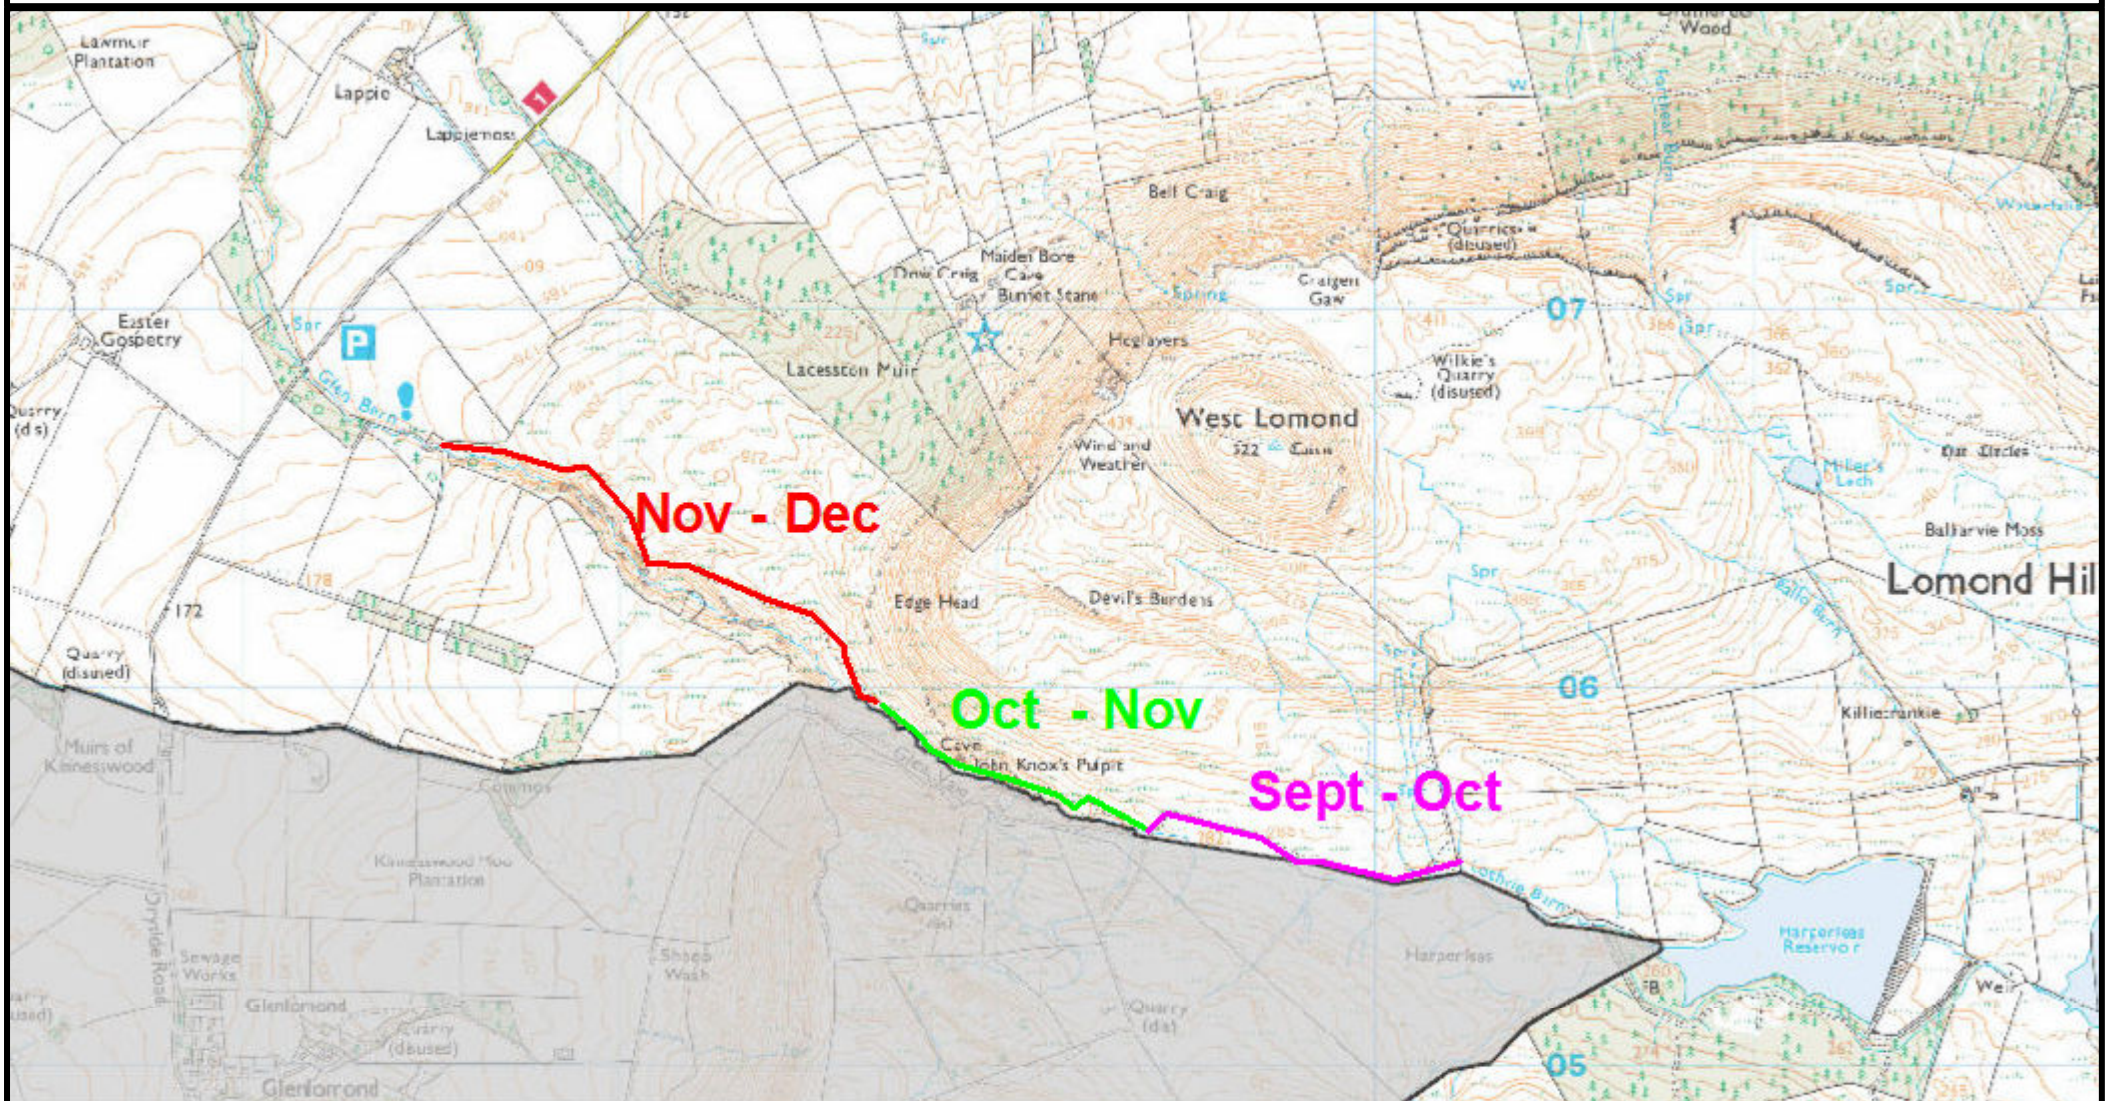

Glen Vale Path works

Approximate Work Times

Prepared By: BW

Created Date: 18 September 2015

Reproduced by permission of Ordnance Survey on behalf of HMSO. © Crown copyright and database right 2015.
All rights reserved. Ordnance Survey Licence number 100023385. Aerial Photography © copyright Getmapping.